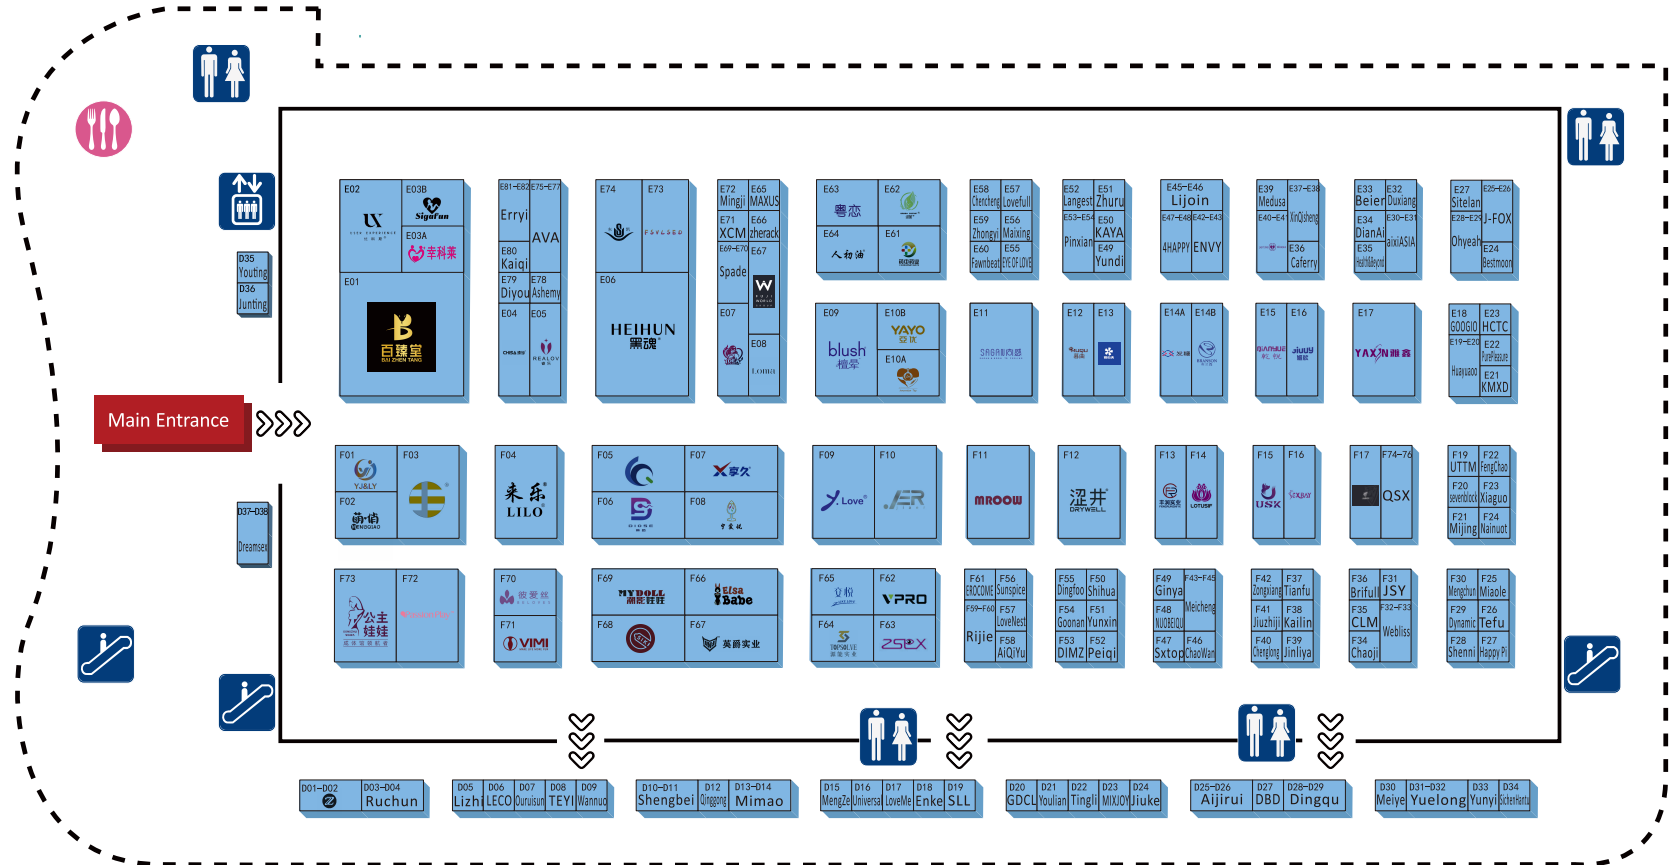

1F

-  Baggage Office
-  Trade Visitor Service Center
-  Entrance Control
-  Official Contractor / Official Forwarder
-  Info & Service Center
-  Exhibitor & Trade Visitors & Vip Lounge
-  BE Booth Enquiry
-  IPR Intellectual Property Official
-  Dining Area
-  Sitting Area
-  Catering Center
-  Smoking Area
-  Escalator
-  Passenger Lift
-  Toilet

2F

3F

SIHA Shop

Conference Area

Conference Area / Key Trader Demands Matching Event

2026 API Awards

Sitting Area

Smoking Area

Passenger Lift

Toilet

Escalator