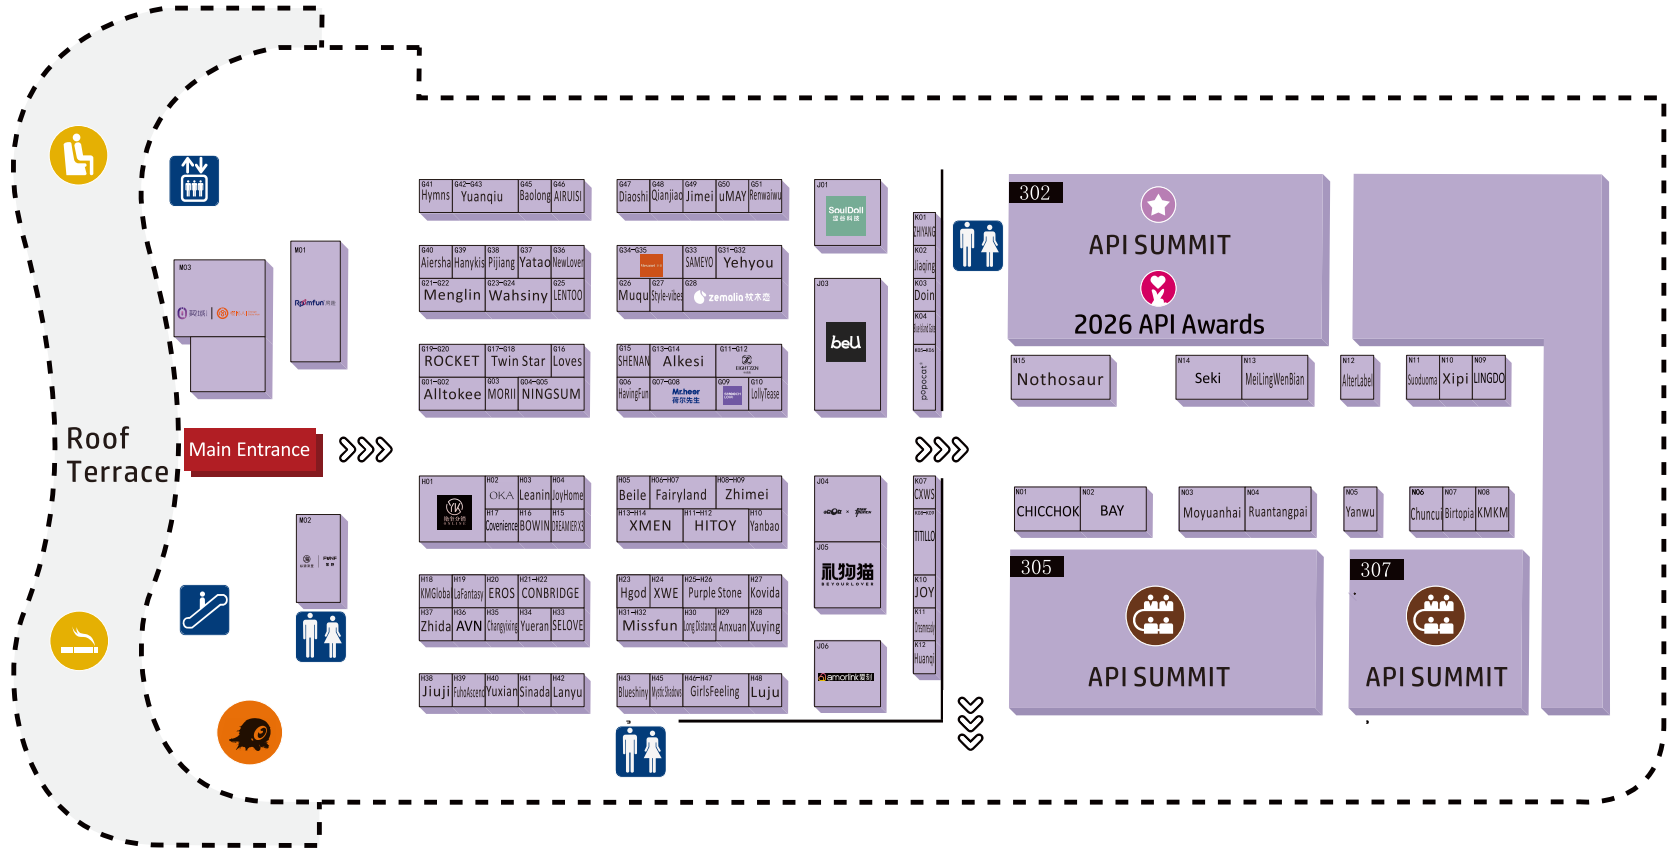

1F

-  Baggage Office
-  Trade Visitor Service Center
-  Entrance Control
-  Official Contractor / Official Forwarder
-  Info & Service Center
-  Exhibitor & Trade Visitors & Vip Lounge
-  BE Booth Enquiry
-  IPR Intellectual Property Official
-  Dining Area
-  Sitting Area
-  Catering Center
-  Smoking Area
-  Escalator
-  Passenger Lift
-  Toilet

2F

3F

SIHA Shop

Conference Area

Conference Area / Key Trader Demands Matching Event

2026 API Awards

Sitting Area

Smoking Area

Passenger Lift

Toilet

Escalator