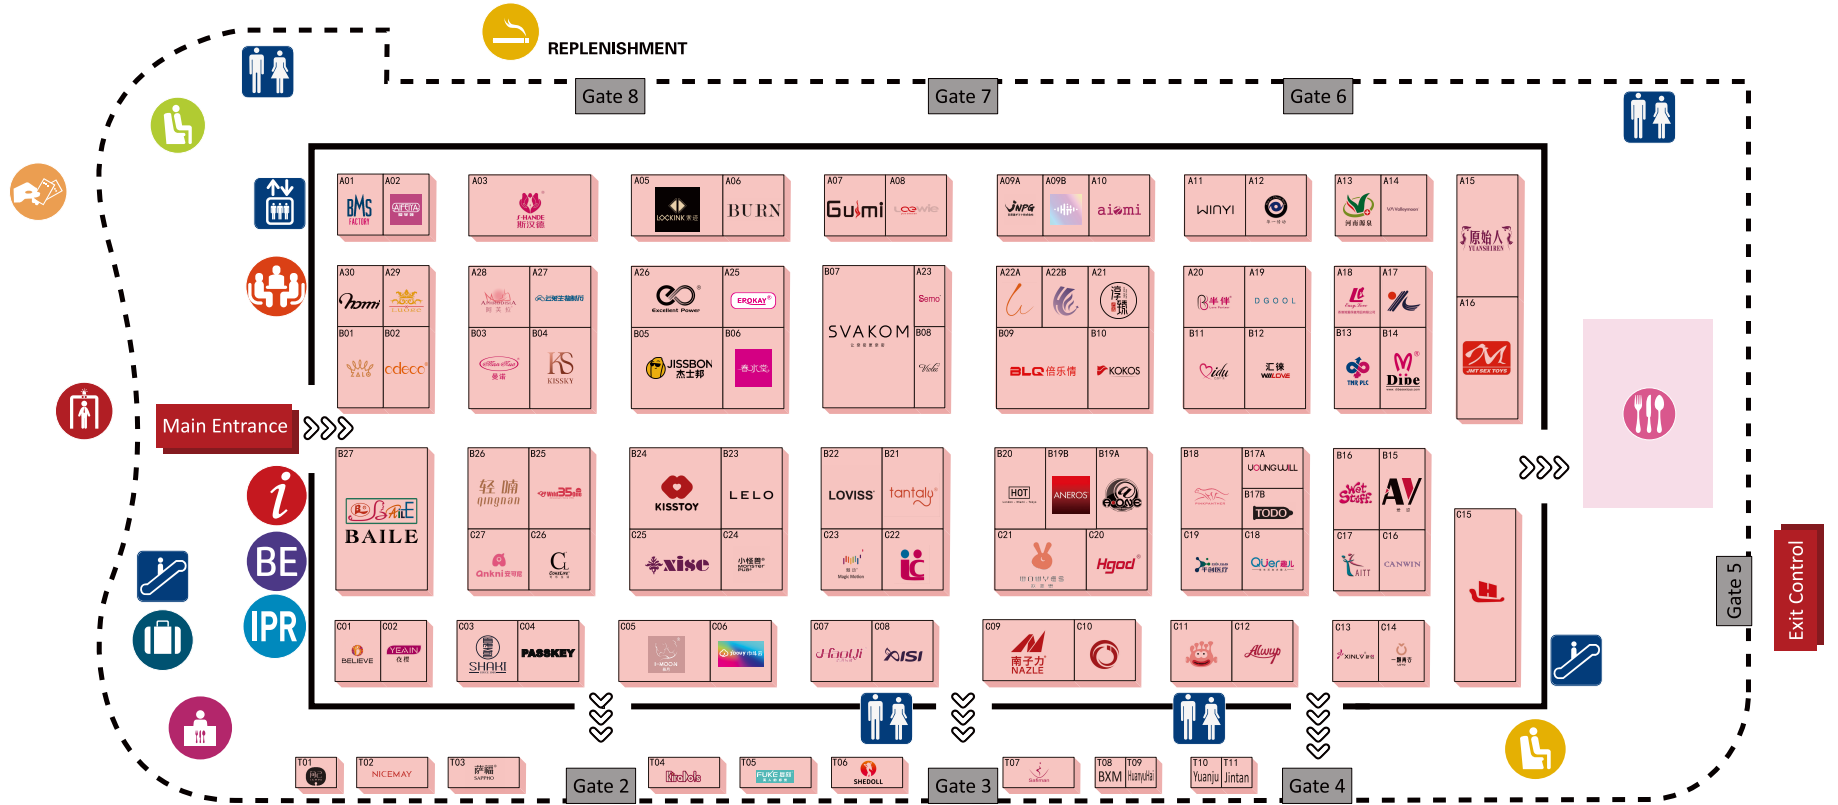

1F

-  Baggage Office
-  Trade Visitor Service Center
-  Entrance Control
-  Official Contractor / Official Forwarder
-  Info & Service Center
-  Exhibitor & Trade Visitors & Vip Lounge
-  BE Booth Enquiry
-  IPR Intellectual Property Official
-  Dining Area
-  Sitting Area
-  Catering Center
-  Smoking Area
-  Escalator
-  Passenger Lift
-  Toilet

2F

3F

SIHA Shop

Conference Area

Conference Area / Key Trader Demands Matching Event

2026 API Awards

Sitting Area

Smoking Area

Passenger Lift

Toilet

Escalator